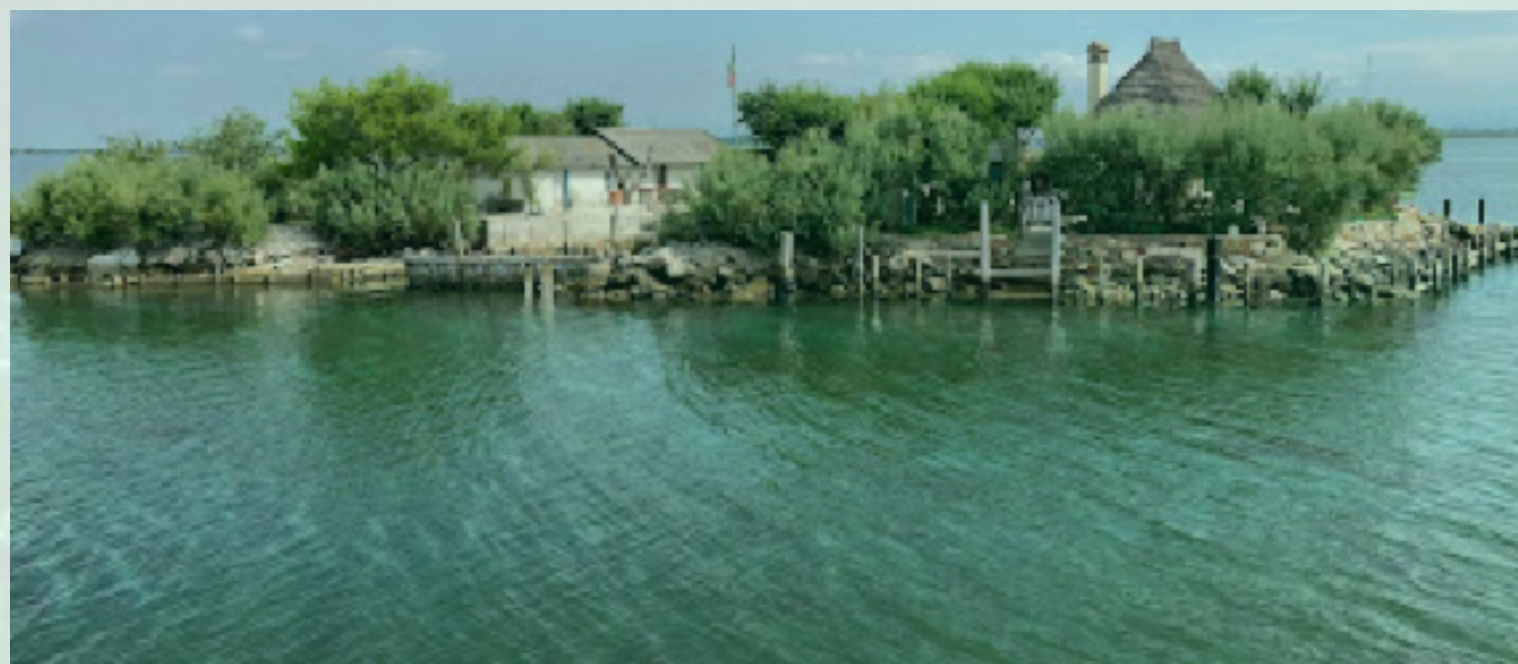

THE BIOMASS ENERGY SOLUTION

Atmo

(Atmo'Sphere)

Algae Factories

Growing Algae Faster!
Safer @ Lower Cost!
With near Zero Waste!
Wide Range of Product
Lines & Applications!

1st Farm - Marano Lagunare

45°45'20.9"N 13°09'41.1"E

45.755809, 13.161415

Soc. Agr. Venezia Due sas
di Cicuttin G & C.
Acquacoltura - Via San Vito, 68
Marano Lagunare (UD)

SUPERFICI	MQ.
VASCA ①	5.890
VASCA ②	1.520
VASCA ③	1.750
VASCA ④	5.040
VASCA ⑤	4.080
VASCA ⑥	3.900
VASCA ⑦	4.440
VASCA ⑧	1.210
VASCA ⑨	3.250
VASCA ⑩	2.640
VASCA ⑪	3.360
VASCA ⑫	1.040
VASCA ⑬	4.700
VASCA ⑭	3.980
VASCA ⑮	4.520
VASCA ⑯	4.260
VASCA ⑰	4.430
VASCA ⑱	3.950
VASCA ⑲	5.990
VASCA ⑳	2.420
VASCA ㉑	3.200
VASCA ㉒	3.640
VASCA ㉓	5.080
VASCA ㉔	17.000
VASCA ㉕	2.680
VASCA ㉖	5.780
VASCA ㉗	1.800
VASCA ㉘	33.700
VASCA ㉙	750
VASCHE	146.000

From Sea to Process (Limited Storage Needed).

Yield higher by 10s of times than any Crops per same area (Very Attractive Energy Economics).

Limited Prices Fluctuation (Stable Energy Prices).

An aerial photograph of a pond surrounded by green trees and grass. The water surface is covered with a semi-transparent teal overlay that has a wavy, ripple-like texture. The text "Let's Catch that Carbon!" is centered over the pond in a white, italicized font.